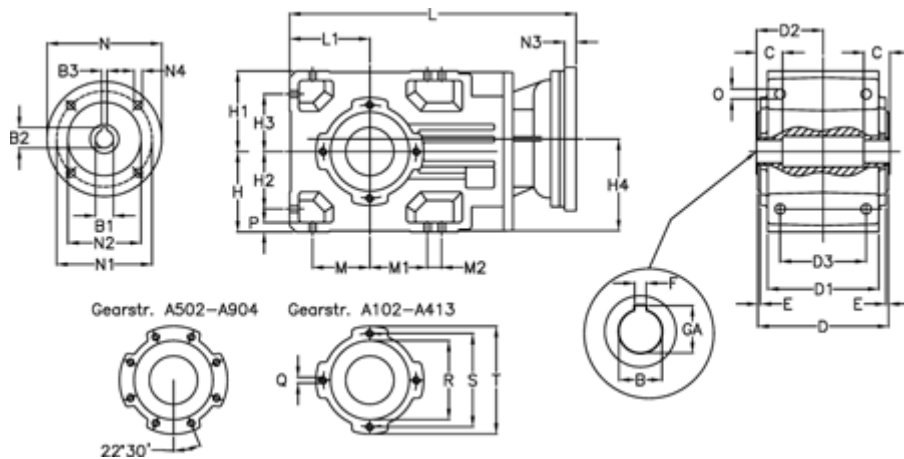

Article number: 29600200543245
 Description: Bevel helical gearbox
 A202UH30-5,4-P112B5

Measures

B = 30	D3 = 90	H3 = 60.0	N1 = 215	S = 115
B1 = 28	Description = A202UH30-xx-P112 B5	H4 = 93.0	N2 = 180	T = 140
B2 = 31.3	E = 3.0	L = 335.5	N3 = 0	
B3 = 8	F = 8	L1 = 80	N4 = M12x16	
C = 22	GA = 33.3	M = 60.0	O = 9.5	
D = 136	H = 80	M1 = 60.0	P = 9	
D1 = 110	H1 = 80	M2 = 0	Q = M8x15	
D2 = 70.0	H2 = 60.0	N = 250	R = 95	